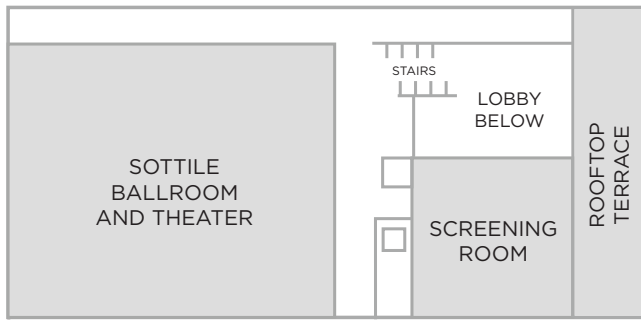

BELMOND
CHARLESTON PLACE
 CHARLESTON

THE RIVIERA THEATER FLOOR PLAN

SECOND FLOOR

FIRST FLOOR

KING STREET

MARKET STREET